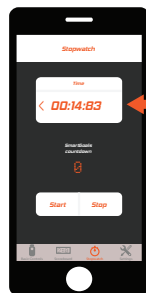

1

Time starts automatically when passing through the SmartLights

2

3

The measured time

SMARTGOALS

QUICK START GUIDE

SMARTGOALS SMARTTIME BASICS